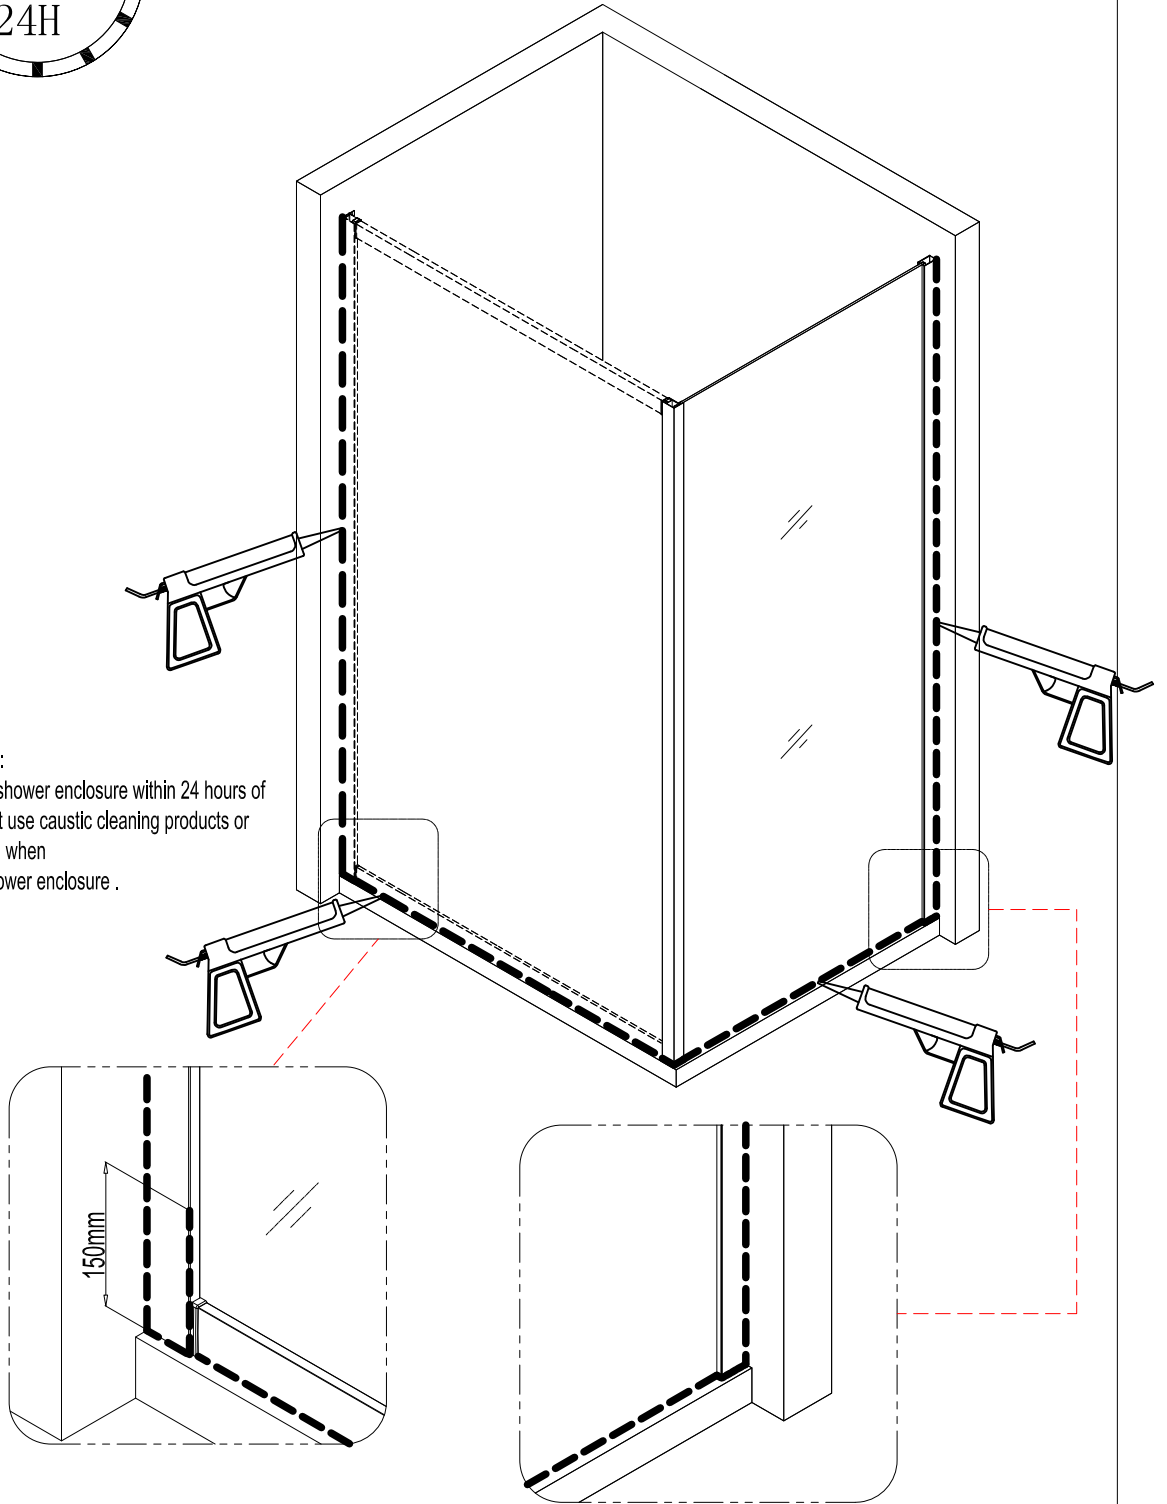

4.

Care Instructions:
Do not use your shower enclosure within 24 hours of assembly. Do not use caustic cleaning products or abrasive material when cleaning your shower enclosure .