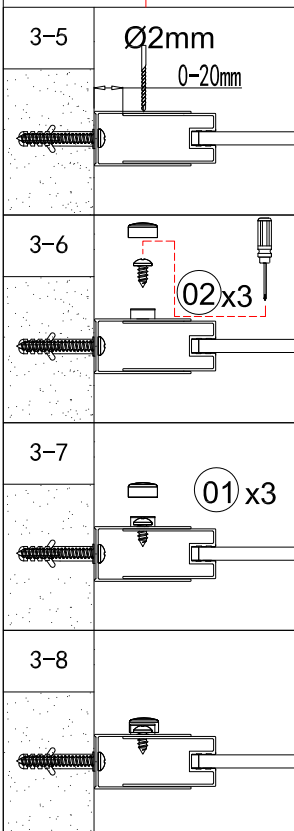

Important information

- Please read these instructions thoroughly and retain for future reference
- Always check for pipes and cables before drilling
- Check for damage prior to installation as reporting after installation is not covered
- The wall channel for the side panel is to be taken from the main screen box.

Parts/Diagrams

Component Listing

Side panel

Door

Reminder, part 1b, 1, 2, 3, 4, 5 of above “Door” are packed inside door carton, not inside the side panel carton

Safety Notice:

Prior to drilling into walls, check there are no hidden electrical wires, cables or water supply pipes. Always wear protective equipment such as safety glasses and hearing protection whilst using power tools.

Installation Instructions

1.

	A
700	670-690
760	730-750
800	770-790
900	870-890

1-1	03	
1-2	Ø6x40mm	
1-3	05x3	
1-4		

1-5	04	
1-6	Ø6x40mm	
1-7	05x4	
1-8	05x4	
1-9	01x4	

2.

3.

inside