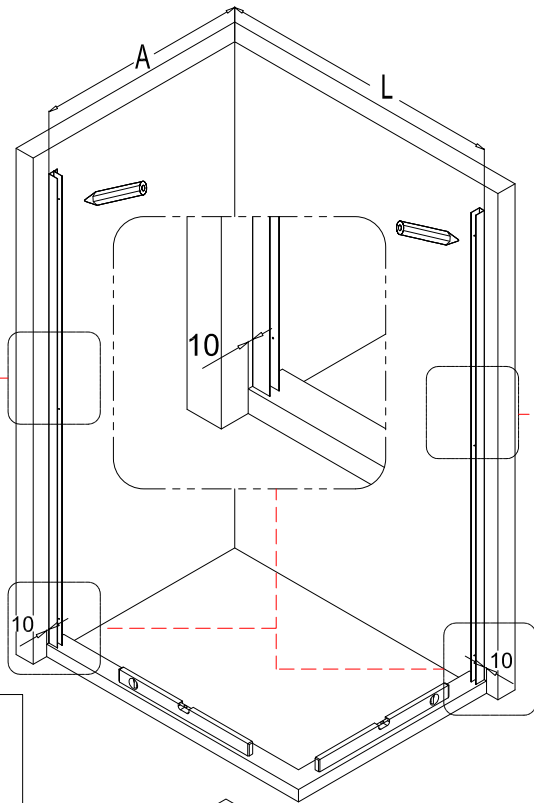

Important information

- Please read these instructions thoroughly and retain for future reference
- Always check for pipes and cables before drilling
- Check for damage prior to installation as reporting after installation is not covered
- The wall channel for the side panel is to be taken from the main screen box.

Parts/Diagrams

Component Listing

Side panel

Door

Reminder, part 1b, 1, 2, 3, 4, 5 of above “Door” are packed inside door carton, not inside the side panel carton

Safety Notice:

Prior to drilling into walls, check there are no hidden electrical wires, cables or water supply pipes. Always wear protective equipment such as safety glasses and hearing protection whilst using power tools.

Installation Instructions

1.

	A
700	670-690
760	730-750
800	770-790
900	870-890

1-1	03	
1-2	Ø6x40mm	
1-3	05x3	
1-4		

1-5	04	
1-6	Ø6x40mm	
1-7	05x4	
1-8	05x4	
1-9	01x4	

2.

3.

inside