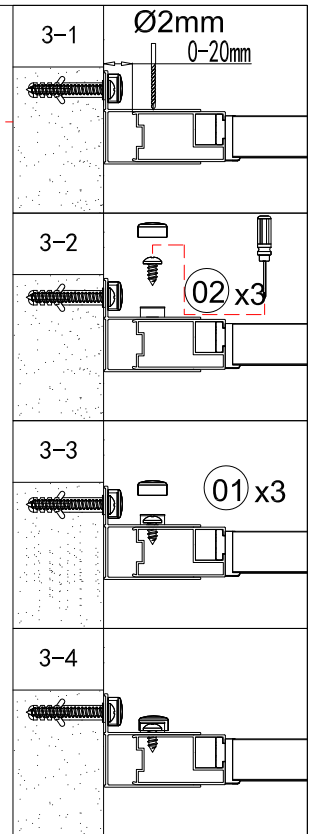

Parts/Diagrams

Component Listing

Side panel

Door

Reminder, part 1b, 1, 2, 3, 4, 5 of above “Door” are packed inside door carton, not inside the side panel carton

Safety Notice:

Prior to drilling into walls, check there are no hidden electrical wires, cables or water supply pipes. Always wear protective equipment such as safety glasses and hearing protection whilst using power tools.

Installation Instructions

1.

	A
700	670-690
760	730-750
800	770-790
900	870-890

1-1	03	
1-2	Ø6x40mm	
1-3	05x3	
1-4		

1-5	04	
1-6	Ø6x40mm	
1-7	05x4	
1-8	05x4	
1-9	01x4	

2.

3.

inside